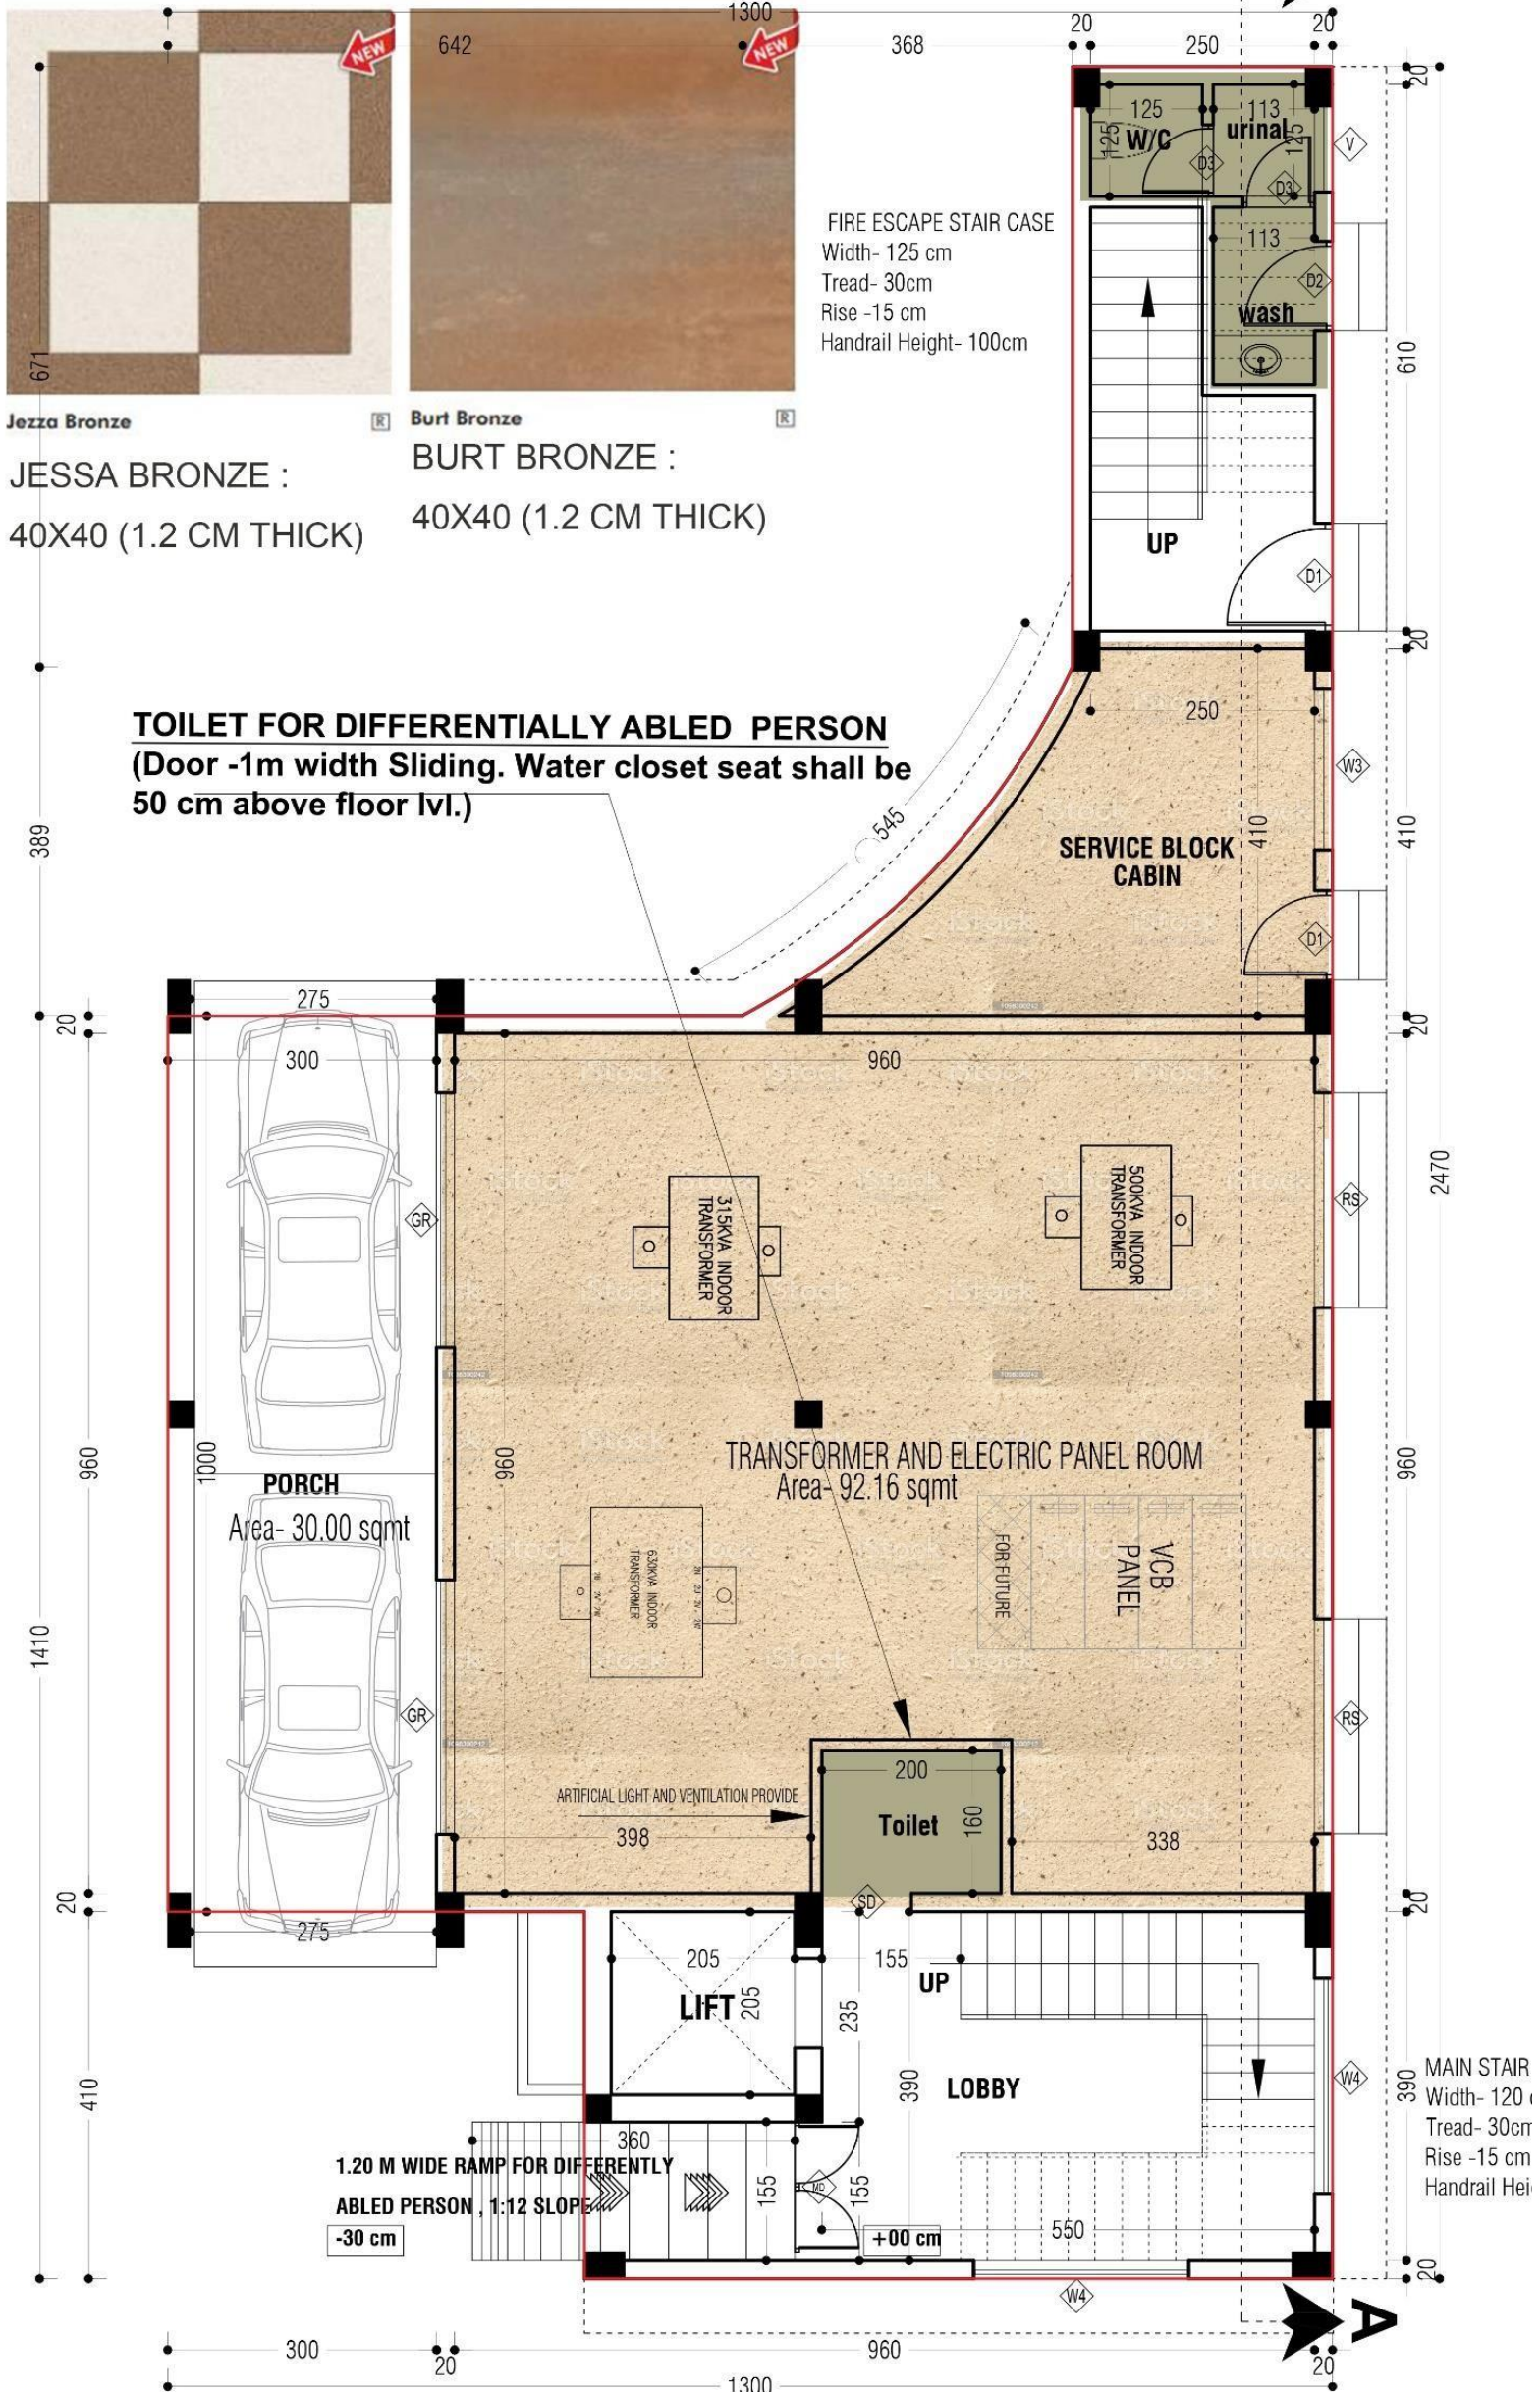

SERVICE BLOCK- GROUND FLOOR PLAN