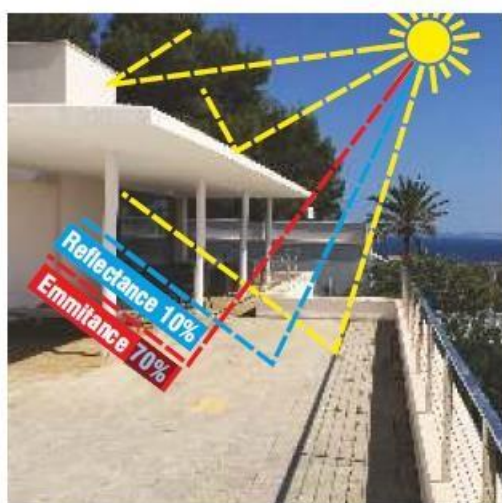

Ordinary Roof

Roof having Endura Cool Roof SRI

Benefits of Endura Cool Roof SRI:

- Reduce surface temperature upto 150 celsius.
- Improve indoor comfort.
- Reduce cooling requirement and save electricity.
- Reduce conduction of heat into the building.
- Reduce the "heat island effect" in cities.
- Reduction in global warming and saving of ozone layer.
- Endura Cool Roof SRI Tiles is a sensible choice for the buildings - saving electricity and saving the environment.