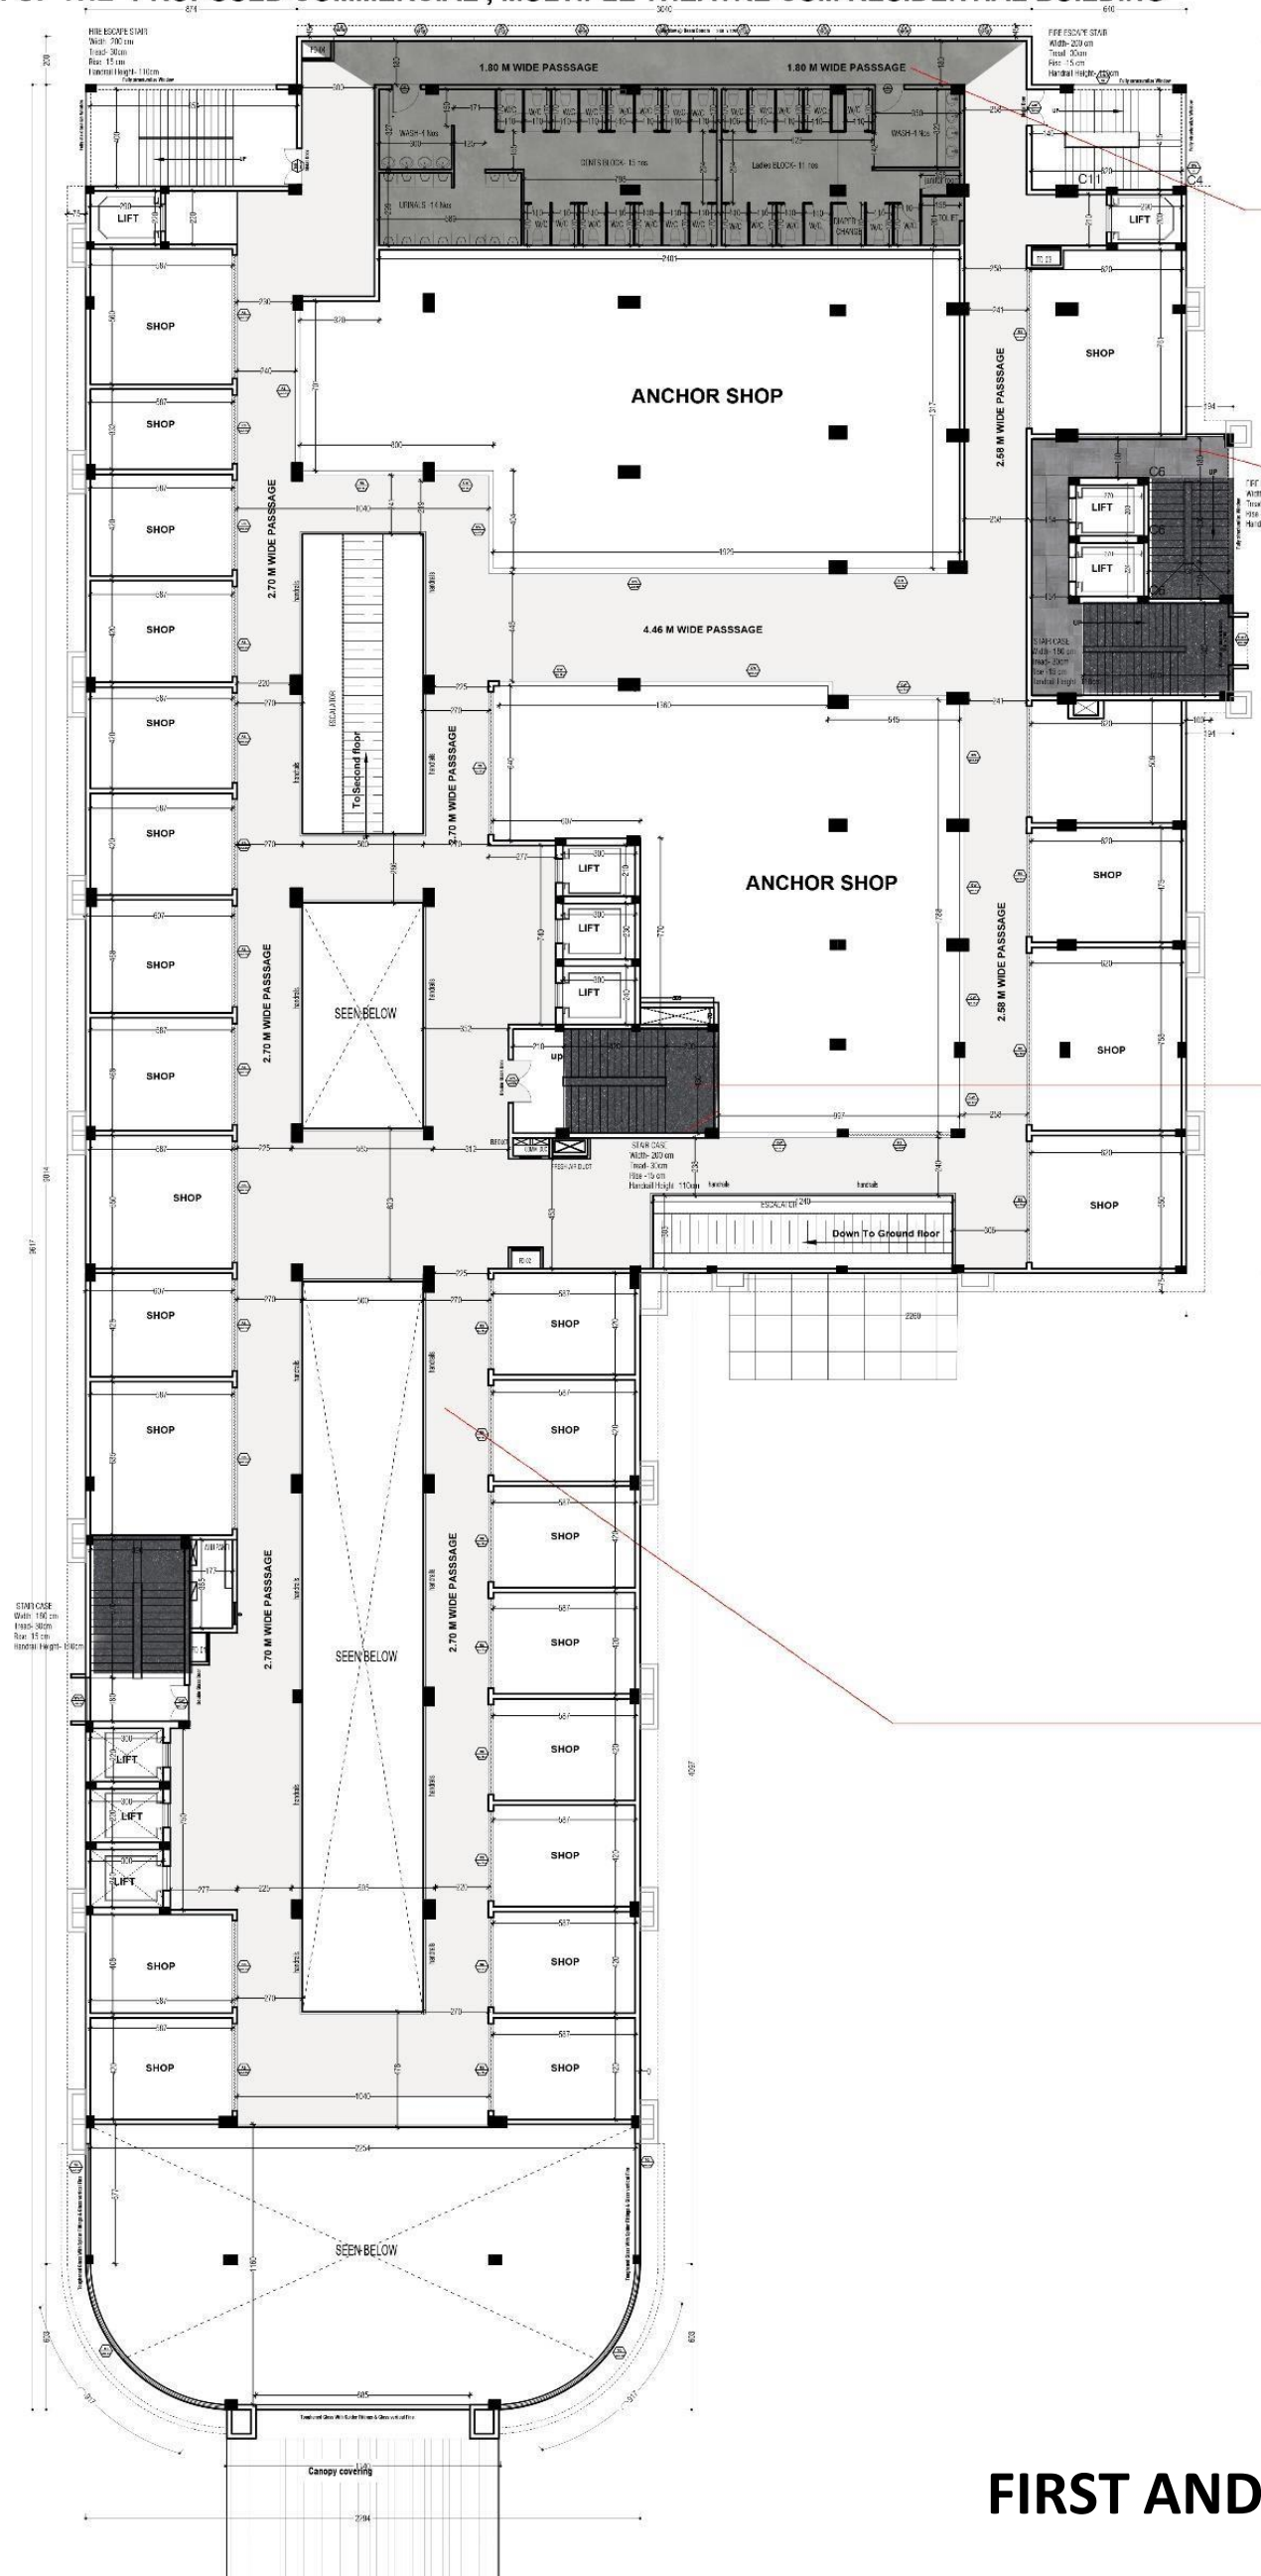

REVISED PLAN OF THE PROPOSED COMMERCIAL , MULTIPLE THEATRE CUM RESIDENTIAL BUILDING