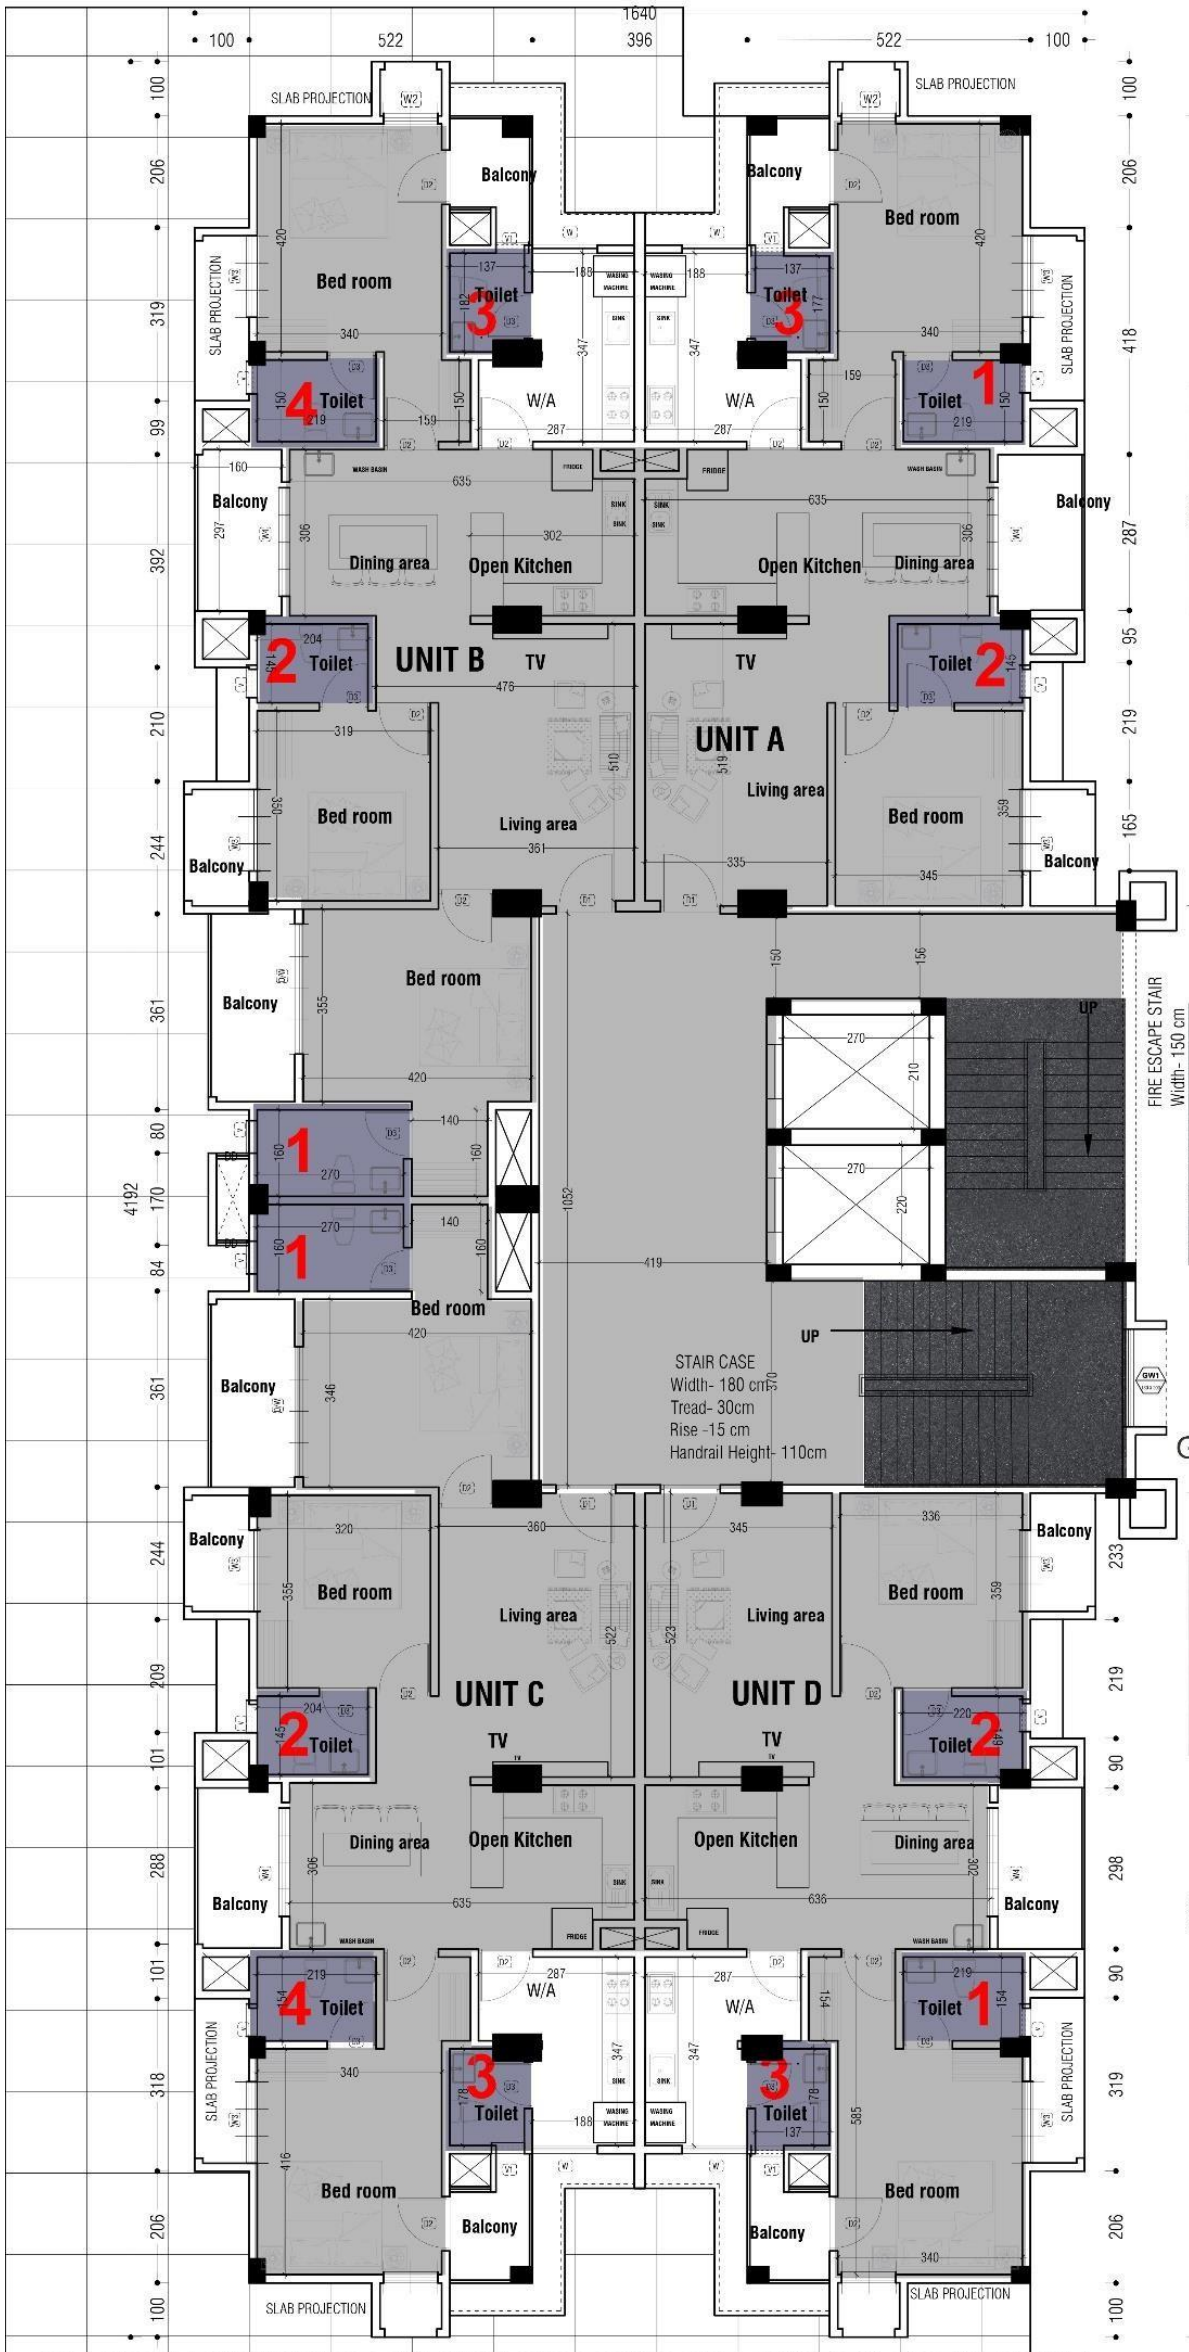

APARTMENT AREA

EXTER GREY
POLISHED FINISH
120 X 60
APARTMENT LOBBY AND
APARTMENT FLOOR
3 WALLS OF BATHROOM