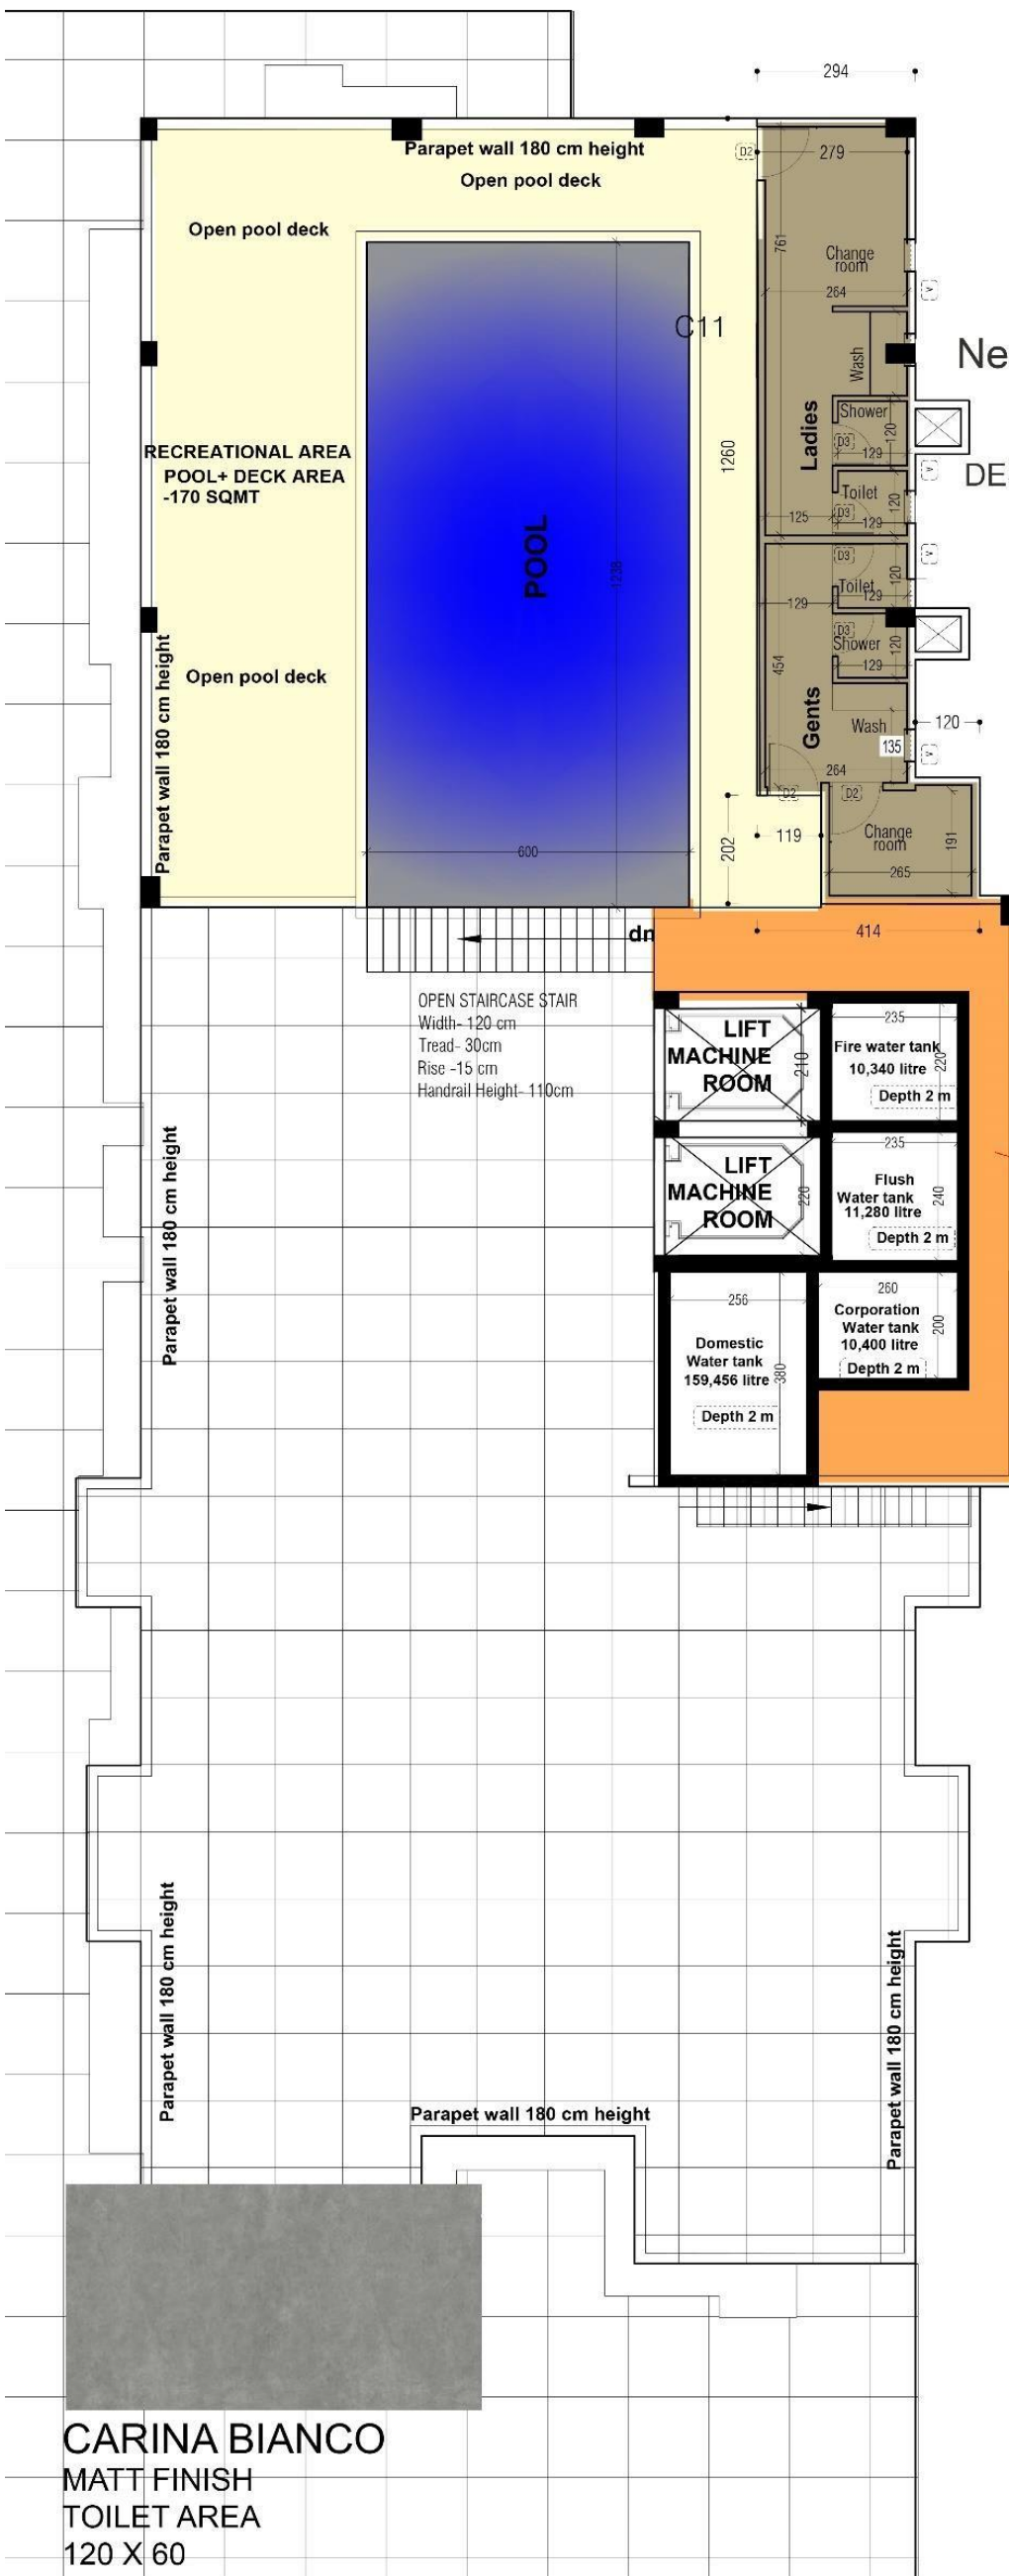

CARINA BIANCO
MATT FINISH
TOILET AREA
120 X 60