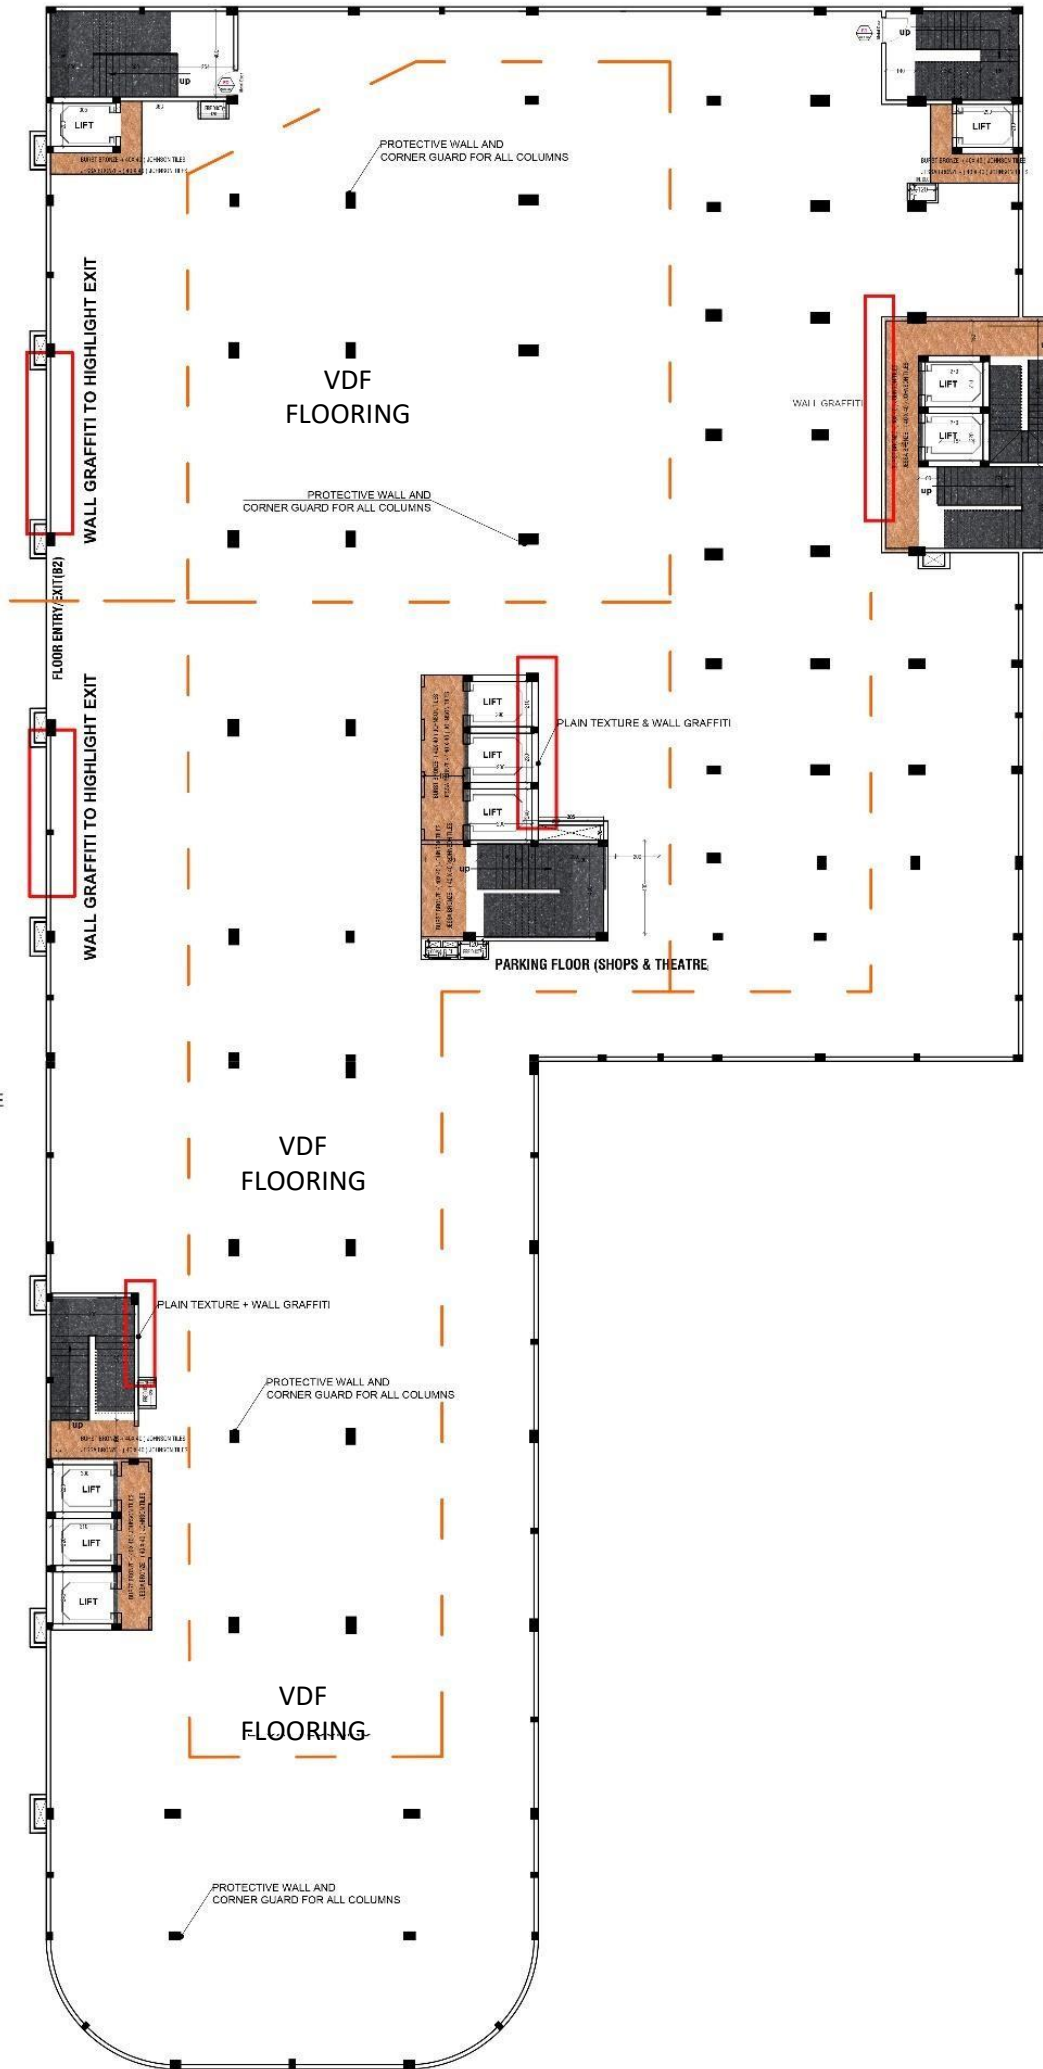

SURFACE FINISHES FOR BASEMENT -2

WALL GRAFFITI

COLUMN GRAFFITI

*IMAGE SHOWN IS FOR REFERENCE ONLY, COLOR THEME MAY VARY

FLOOR GRAFFITI

FLOOR GRAFFITI, FLOWING WITH RESPECT TO THE DRIVE WAY

BURT BRONZE - (40 X 40) JOHNSON TILE
JESSA BRONZE - (40 X 40) JOHNSON TILE