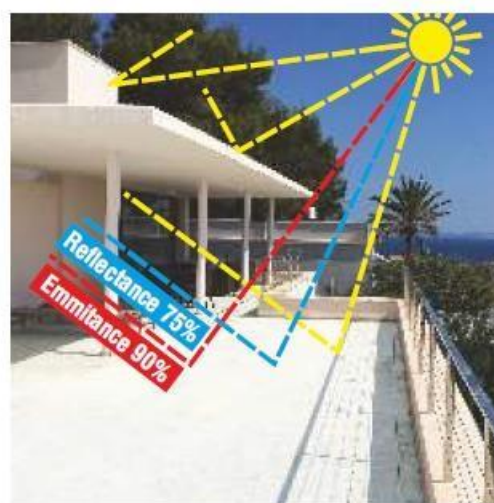

BRIX NATURA
40 X 40 TILES
MATT FINISH
TERRACE AREA

AERAY COTTO
30 X 30 TILES
TEXTURED FINISH
TERRACE AREA

CARINA BIANCO
MATT FINISH
TOILET AREA
120 X 60

SERVICE BLOCK- GROUND FLOOR PLAN

TERRACE FLOORING

Summers! They have a knack of bringing out the worst in us, Especially Indian summers. The sun shines with a vengeance and let's rip its heat upon us. What if we told you that you can now beat the heat inside your home? That your surface temperature could be cooler upto 15 C without increasing load on your cooling appliances? Sounds unbelievable? Understandably, so presenting Endura Cool Roof SRI tiles. A range of unique tiles that, keep the harsh rays of the sun off your building and bounce them back into the atmosphere. The upshot of an ingenious Glazing Process, these tiles help to keep the room temperatures cool naturally and therefore helps reduce load on external cooling appliances like your air conditioner or cooler. Now, experience the cool and ambient temperature in your house. This may also help you to reduce electricity consumption, while you sit cosily and relax within the cool comforts of your home. Lay them out on your terrace, your balcony or exterior walls directly exposed to sunlight and they will continue to perform for years to come.

Ordinary Roof

Roof having Endura Cool Roof SRI

Benefits of Endura Cool Roof SRI:

- Reduce surface temperature upto 150 celsius.
- Improve indoor comfort.
- Reduce cooling requirement and save electricity.
- Reduce conduction of heat into the building.
- Reduce the "heat island effect" in cities.
- Reduction in global warming and saving of ozone layer.
- Endura Cool Roof SRI Tiles is a sensible choice for the buildings - saving electricity and saving the environment.