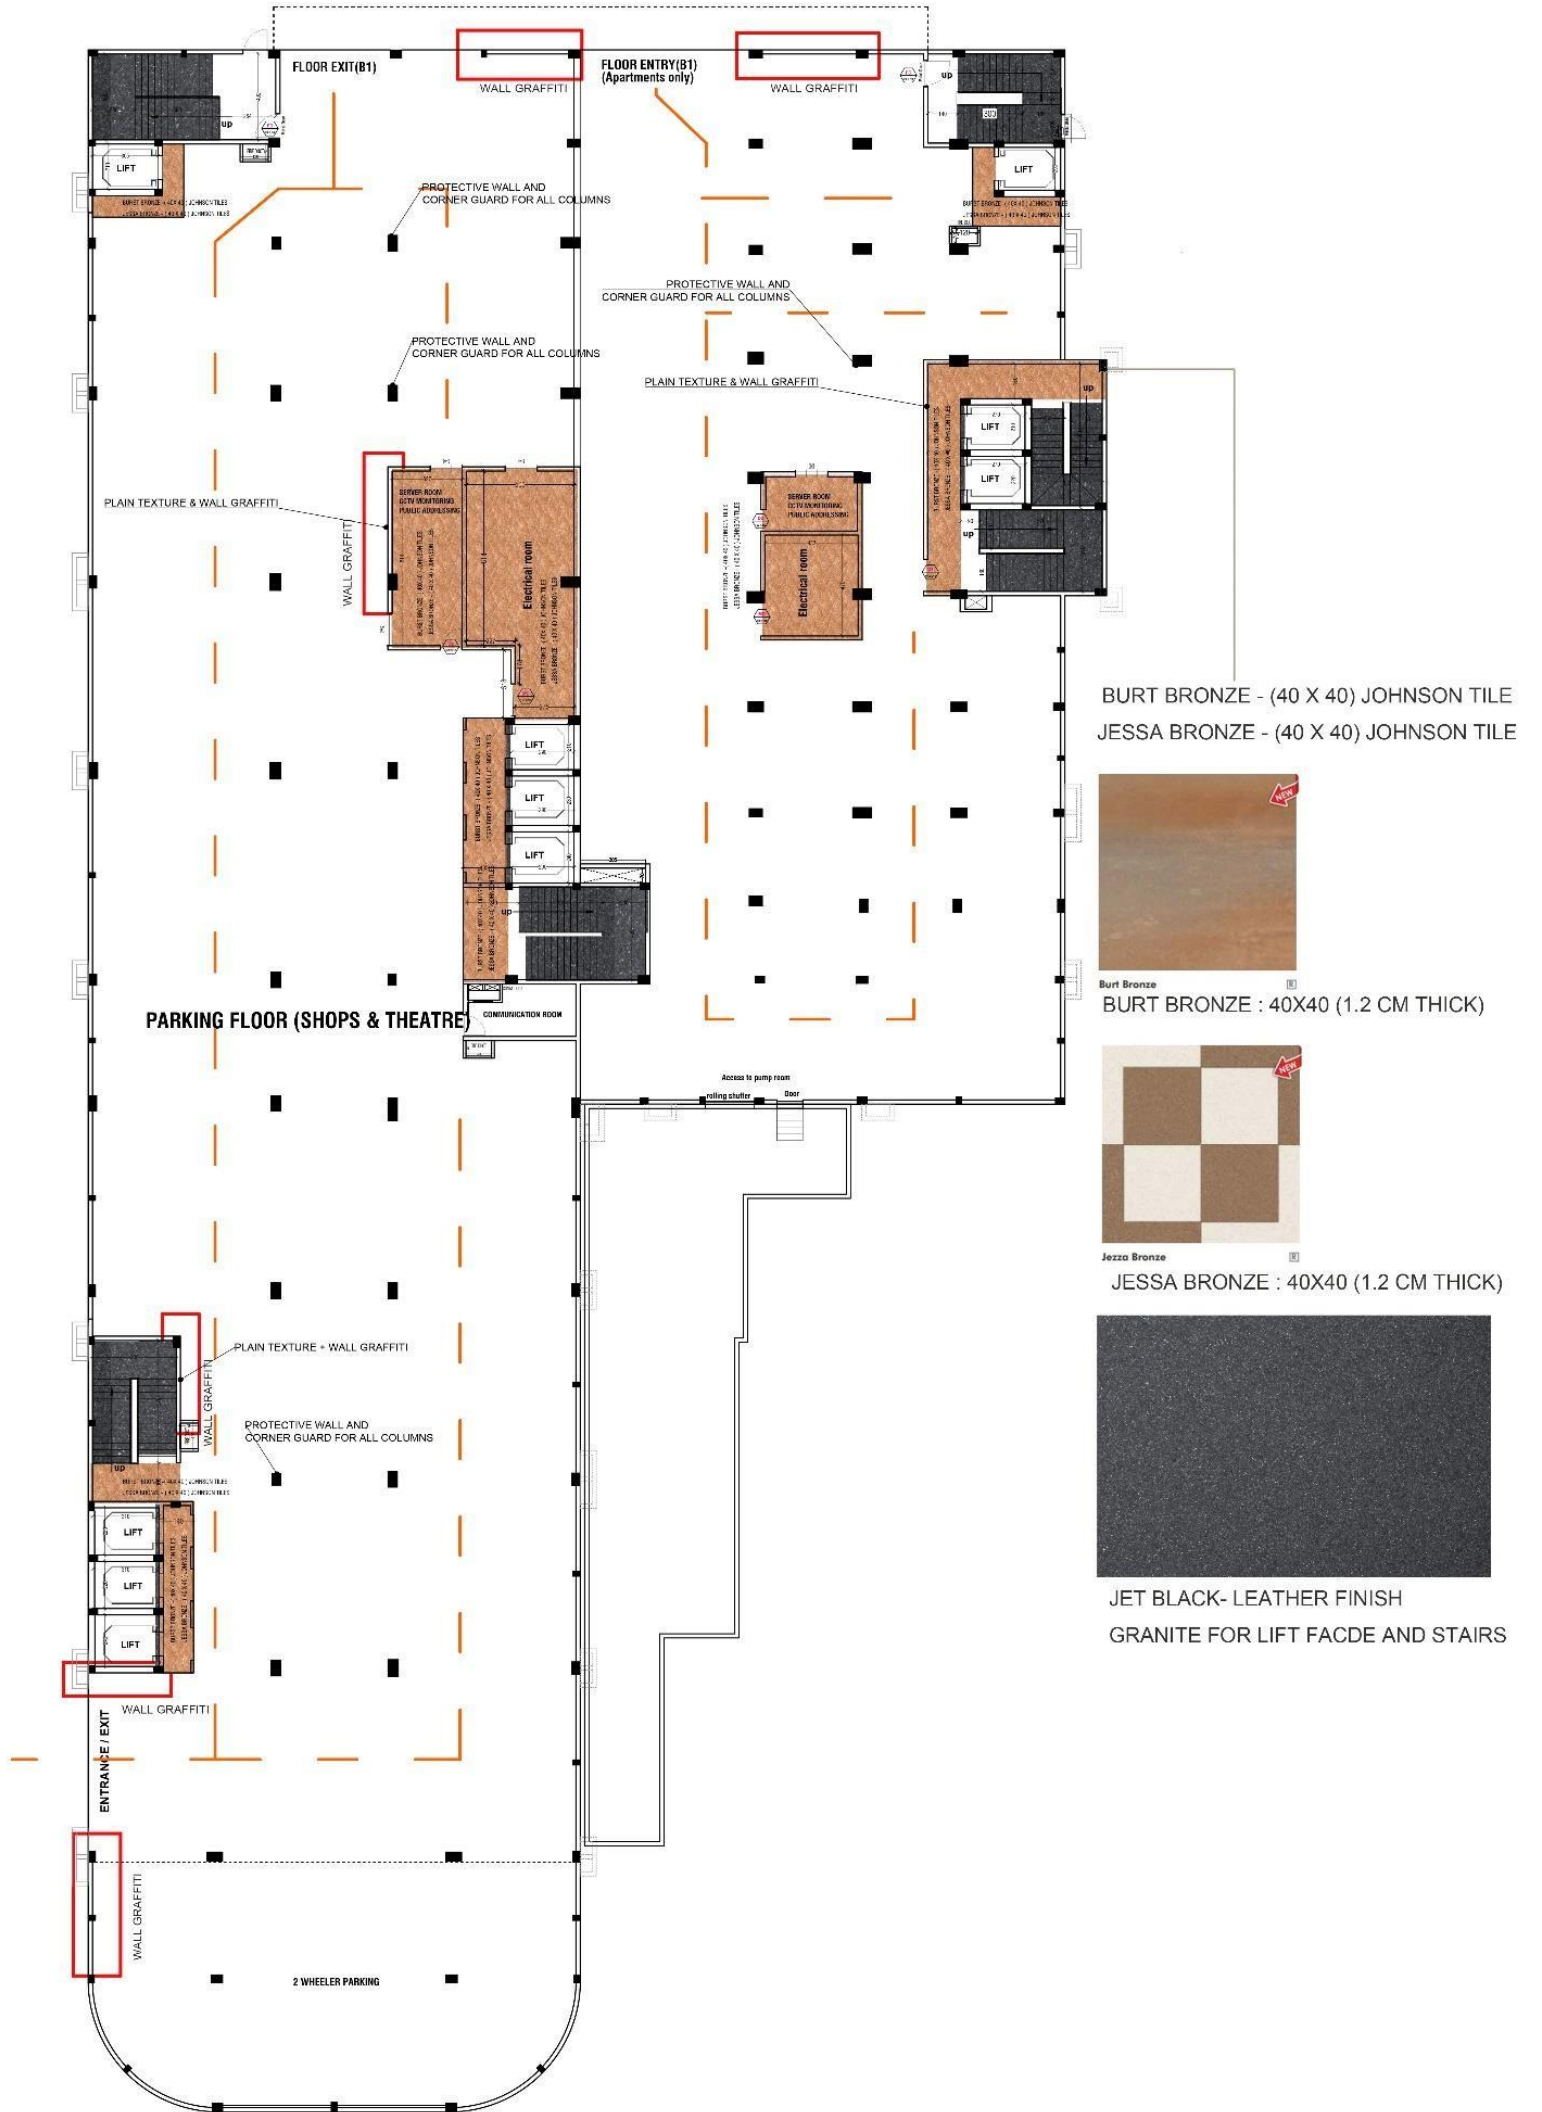

SURFACE FINISHES FOR BASEMENT -1

BASEMENT -1 FLOOR PLAN

PURPOSE: GFC		ABH-A1-DRM-AR-		Principal Architectural Consultant V.R.Baburaj		Proj.Name DREAMS SHOPPING MALL		CONSULTANTS ABHILASH ARCHITECTS Near Art Of Living Ashramam Thoppilkadavu, Kollam Kerala, India Pin- 691012	
TYPE Mixed use Development		CHECKED BY CRG	DRAWN BY CRG	Revision DATE REVDATA	SCALE: 1 : 100 all dims in centimetres unless specified	CLIENT Fathahudeen Desinganadu Rapid Development and Assistance Coop Society Ltd, Q-1666 ,Kottiyam PO, Kerala		 ABHILASH ARCHITECTS ART. PRECISION + ETHICS Tele No: +914742792144 +914742792134