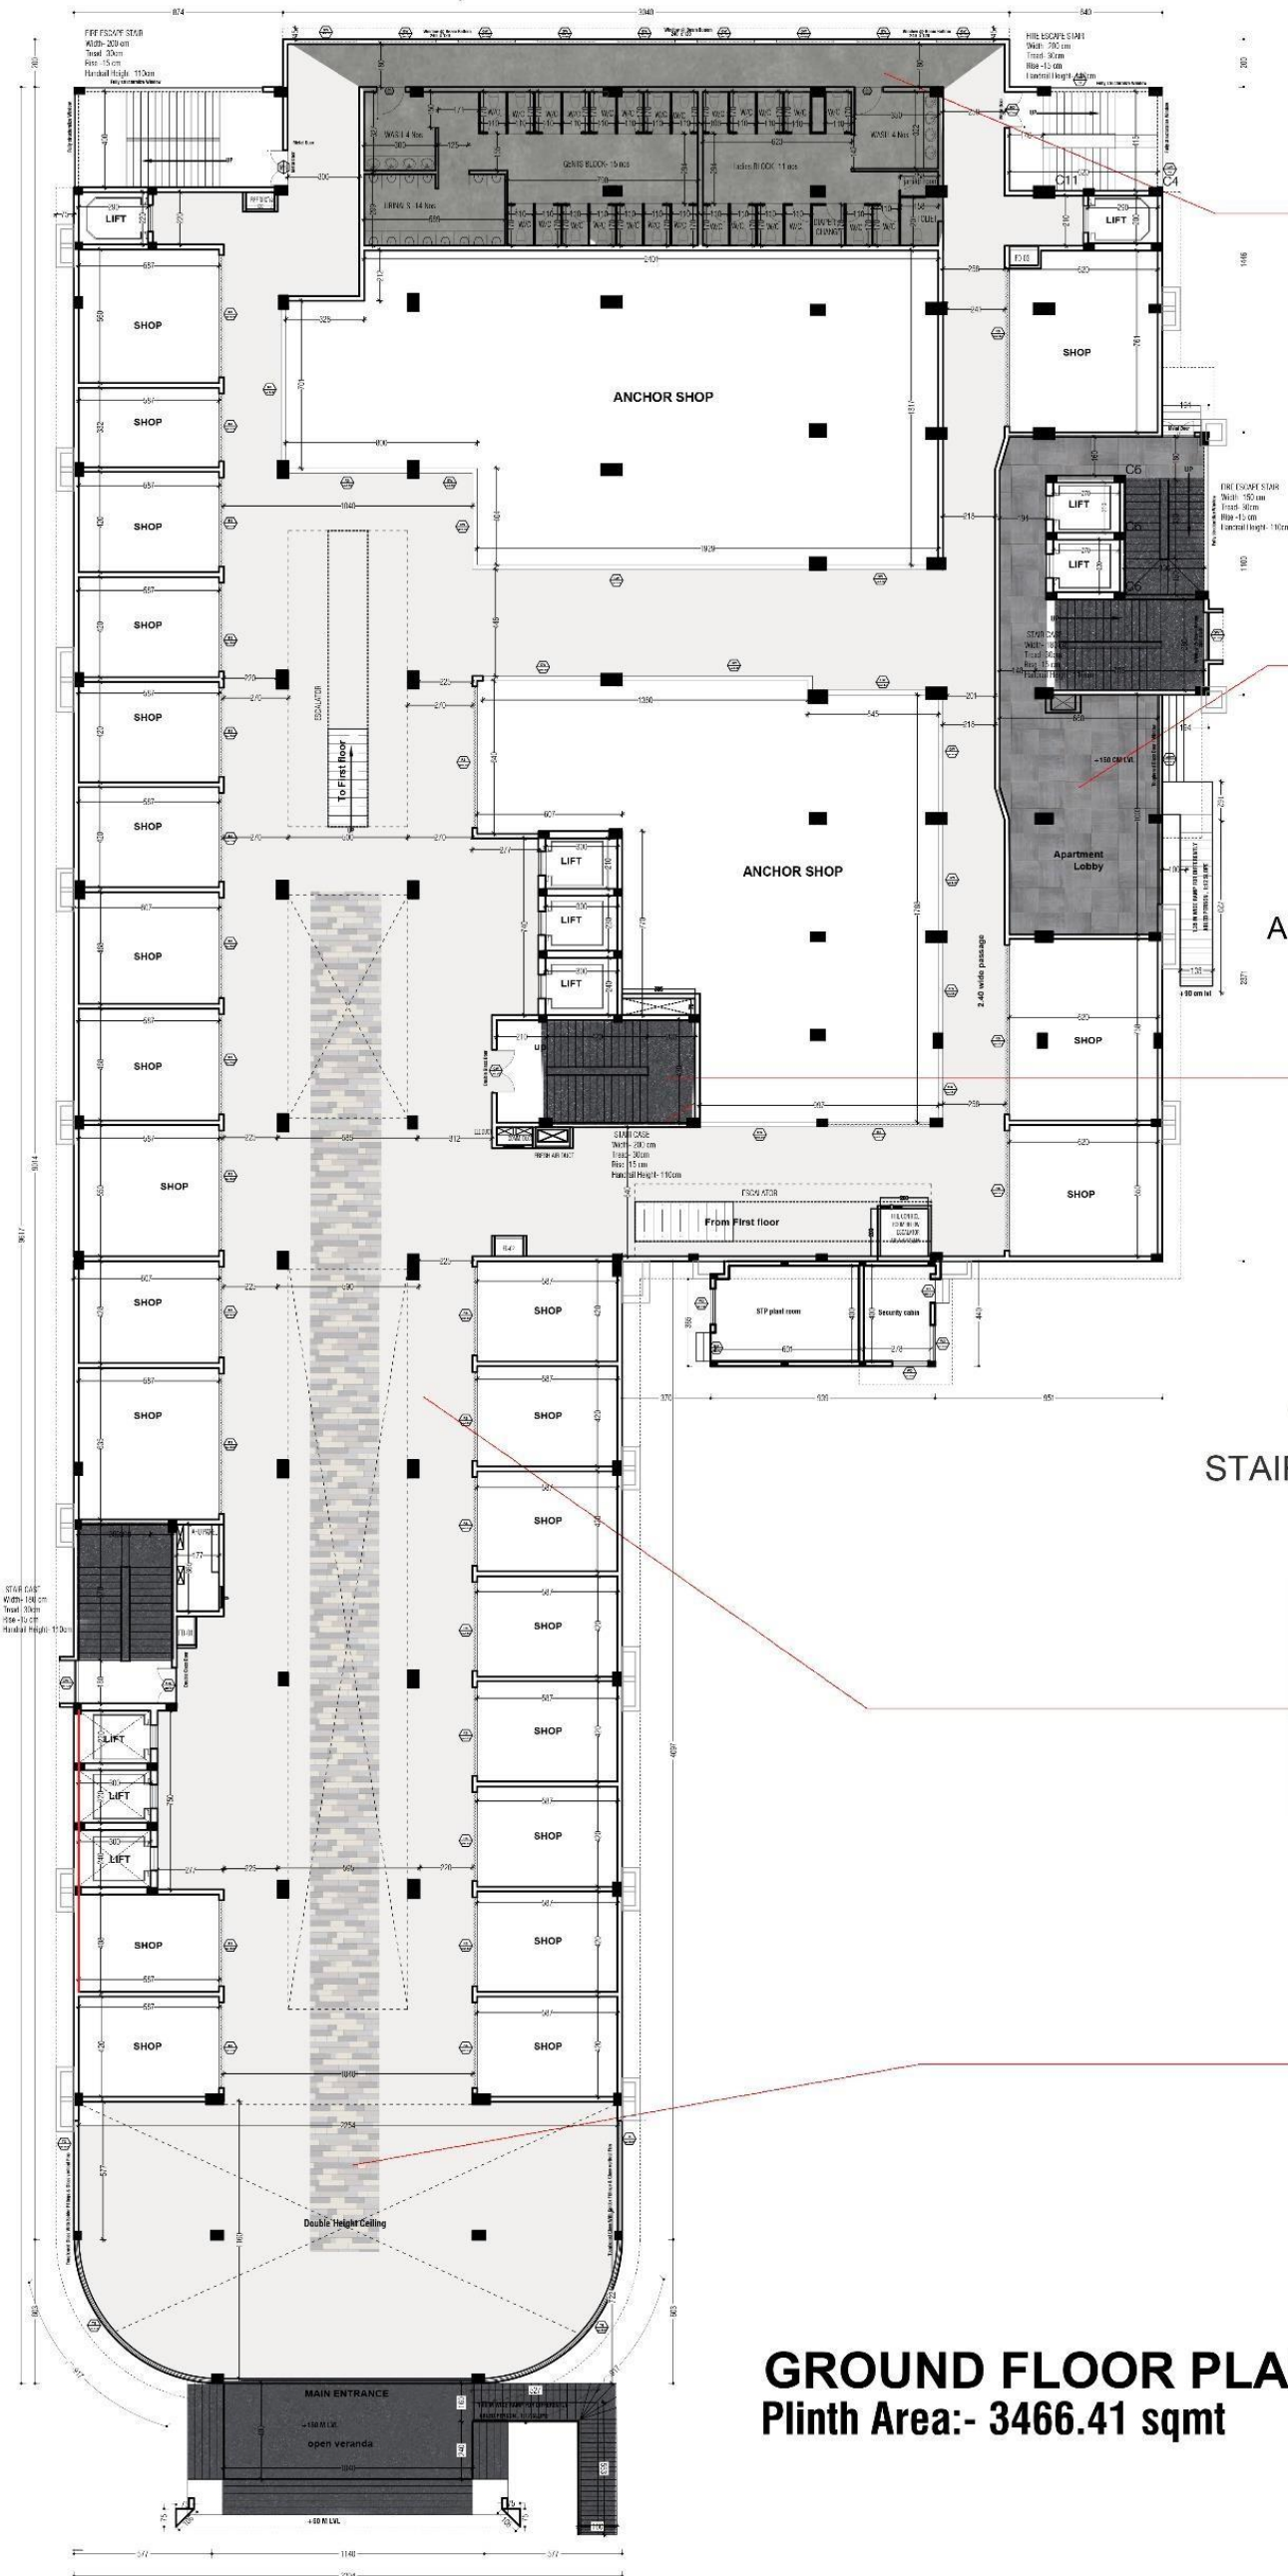

REVISED PLAN OF THE PROPOSED COMMERCIAL , MULTIPLE THEATRE CUM RESIDENTIAL BUILDING

CARINA MOSS TILE
passage wall - upto 2.4 m
height

CARINA MOSS
MATT FINISH
GLAZED VITRIFIED TILE
120 X 60
Floor and Wall Tile